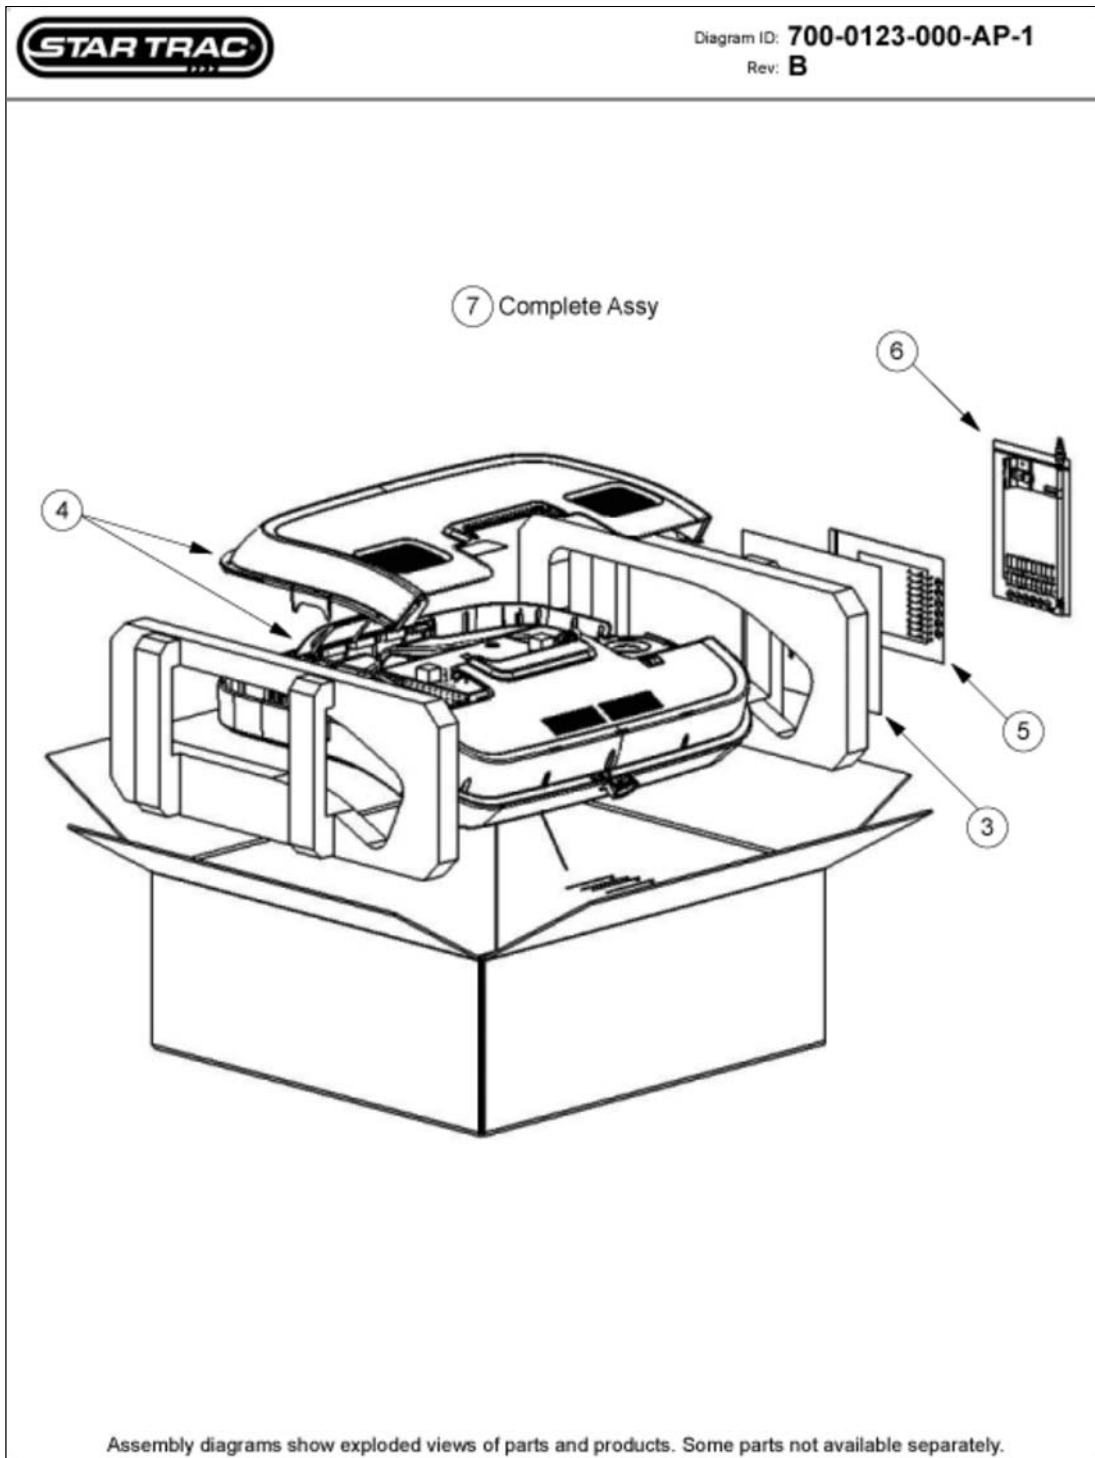

CARDIO • Treadmill • E Series Treadmill w/Touchscreen • E-TRxe

Embedded Display Kit PAL/SECAM E-TRe & E-TRxe

Embedded Display Kit

PAL/SECAM

E-TRe & E-TRxe

Callout	Part Number:	Description
1	050-2070	LABEL, SERIAL, TV KIT
2	050-2165	PACKAGE, EMBED DISP, E-TRE
3	620-7807	MANUAL, OPER, E-TRE - E-BTSE
4	715-3838	ASSY, DISP TRXE, PAL/SECAM
5	715-3850	KIT, TOOLS, EMBEDDED, E-TRXE
6	715-3856	KIT, TOOLS, EMBEDDED, DISPL,E-TRE
7	700-0124	KIT, EMBEDD DISP, PAL,E-TRE

Parts are subject to availability. Part pricing may change with or without notice.
Check the Star Trac Support Website <http://support.startrac.com> for current part pricing.

October 23, 2009