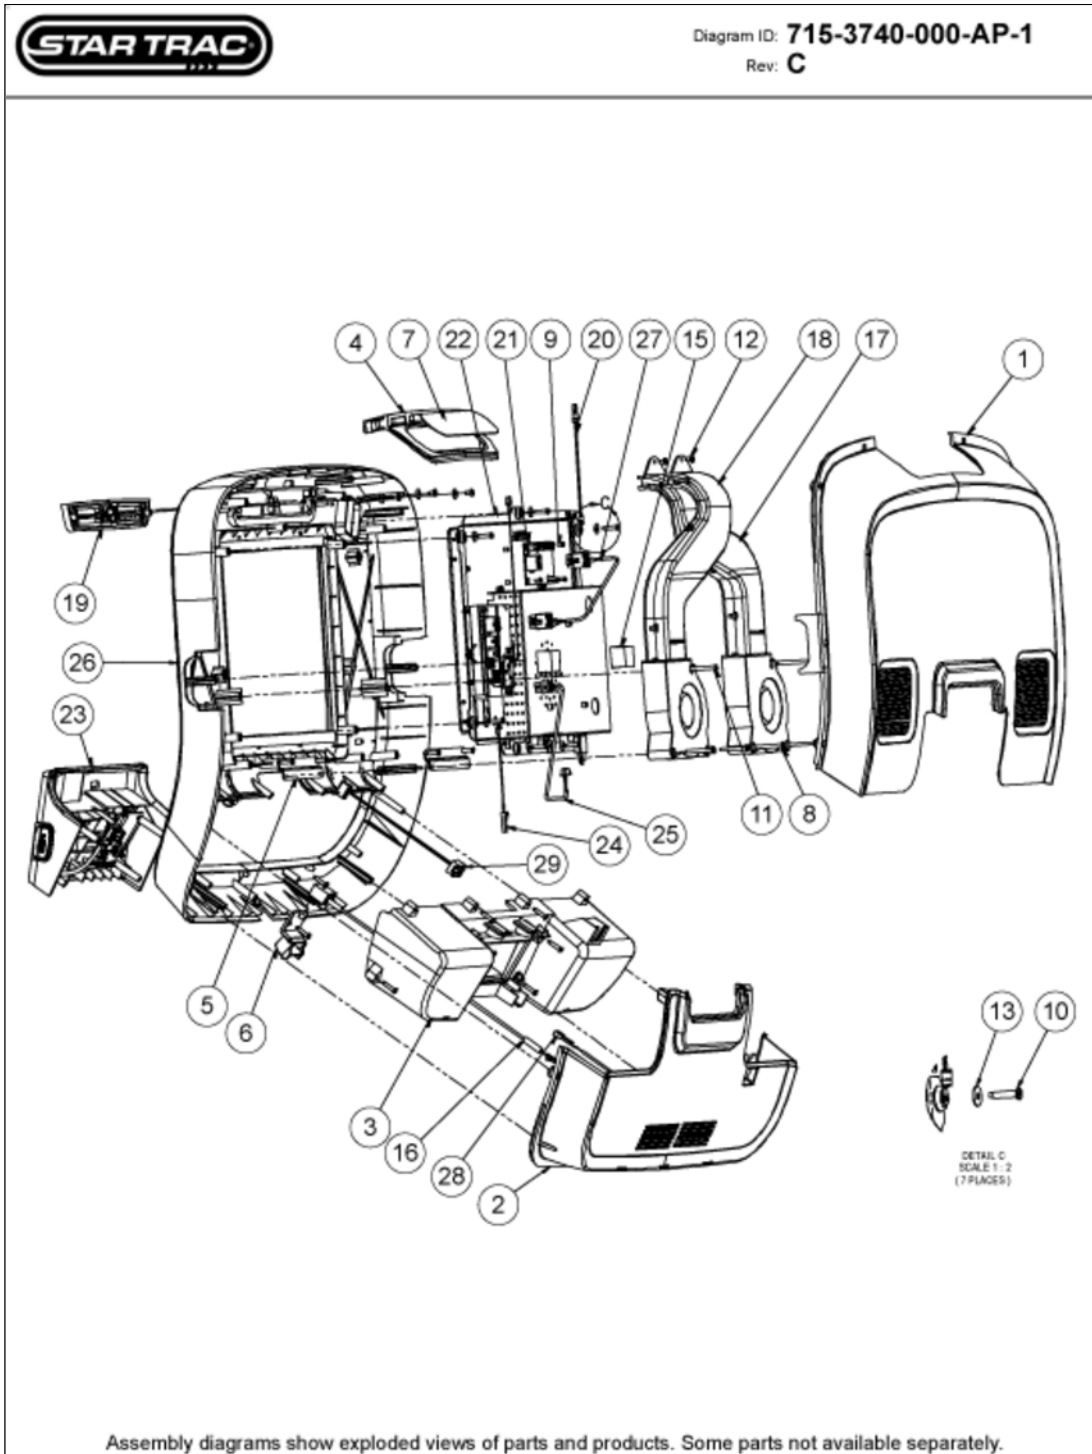

CARDIO • Treadmill • E Series Treadmill w/Touchscreen • E-TRxe

Display Assy

NTSC/ATSC

E-TRxe

Display Assy

NTSC/ATSC

E-TRxe

Callout	Part Number:	Description
1	020-7069	REAR, TOP, TR
2	020-7070	REAR, BOTTOM, TR
3	020-7073	CUP HOLDER, LINING, PRO TR
4	020-7074	CAP, TV BLANK, TR
5	020-7096	BRKT, BLOWER SUPPORT, TR
6	020-7226	CAP, LANYARD HOME
7	050-2066	LOGO, STARTRAC, VLAD, TR
8	110-3170	SCREW, M4X35, SHC,HE,ISO4762
9	110-3176	SCREW, M3X6, PHM,PH,CS,ZI
10	110-3402	SCREW, M4X0.7X19L, PHT, PH, CS
11	110-3403	SCREW, M4X0.7X40L,PHT, PH, CS,
12	110-3404	SCREW, M4X0.7X8L, PHT, PH, CS,
13	120-3307	WASHER, M4, 4.3MMIDX12MMOD
14	140-0210	TIE STRAP 3.5"
15	140-3457	SPACER, $\hat{A}$³/₄ X 1 RUBBER
16	715-3518-KT	KIT, CABLE, POLAR RECEIVER,PRO
17	715-3642-KT	KIT, FAN W/VENT, LEFT
18	715-3643-KT	KIT, FAN W/VENT, RIGHT
19	715-3650	ASSY, AIR VENT, TREAD, TV/R
20	715-3676	HARNES, DISP GND STRAP, PRO
21	715-3702	TRANSLATOR BOARD
22	715-3741	ASSY, TOUCH LCD DISP, NTSC/ATSC
23	715-3759-KT	KIT, CENTER CONSOLE, E-TRXE
24	715-3779	CABLE, FAN EXTENSION
25	715-3783	CABLE, FITCPU INTERFACE
26	715-3792	ASSY, FRT SHROUD, W/BEZEL, LCD
27	715-3800	CABLE, FIT INTERFACE
28	715-3805	CABLE, WHR EXTENSION
29	715-3806	CABLE, CSAFE POWER

Parts are subject to availability. Part pricing may change with or without notice.
Check the Star Trac Support Website <http://support.startrac.com> for current part pricing.

October 23, 2009