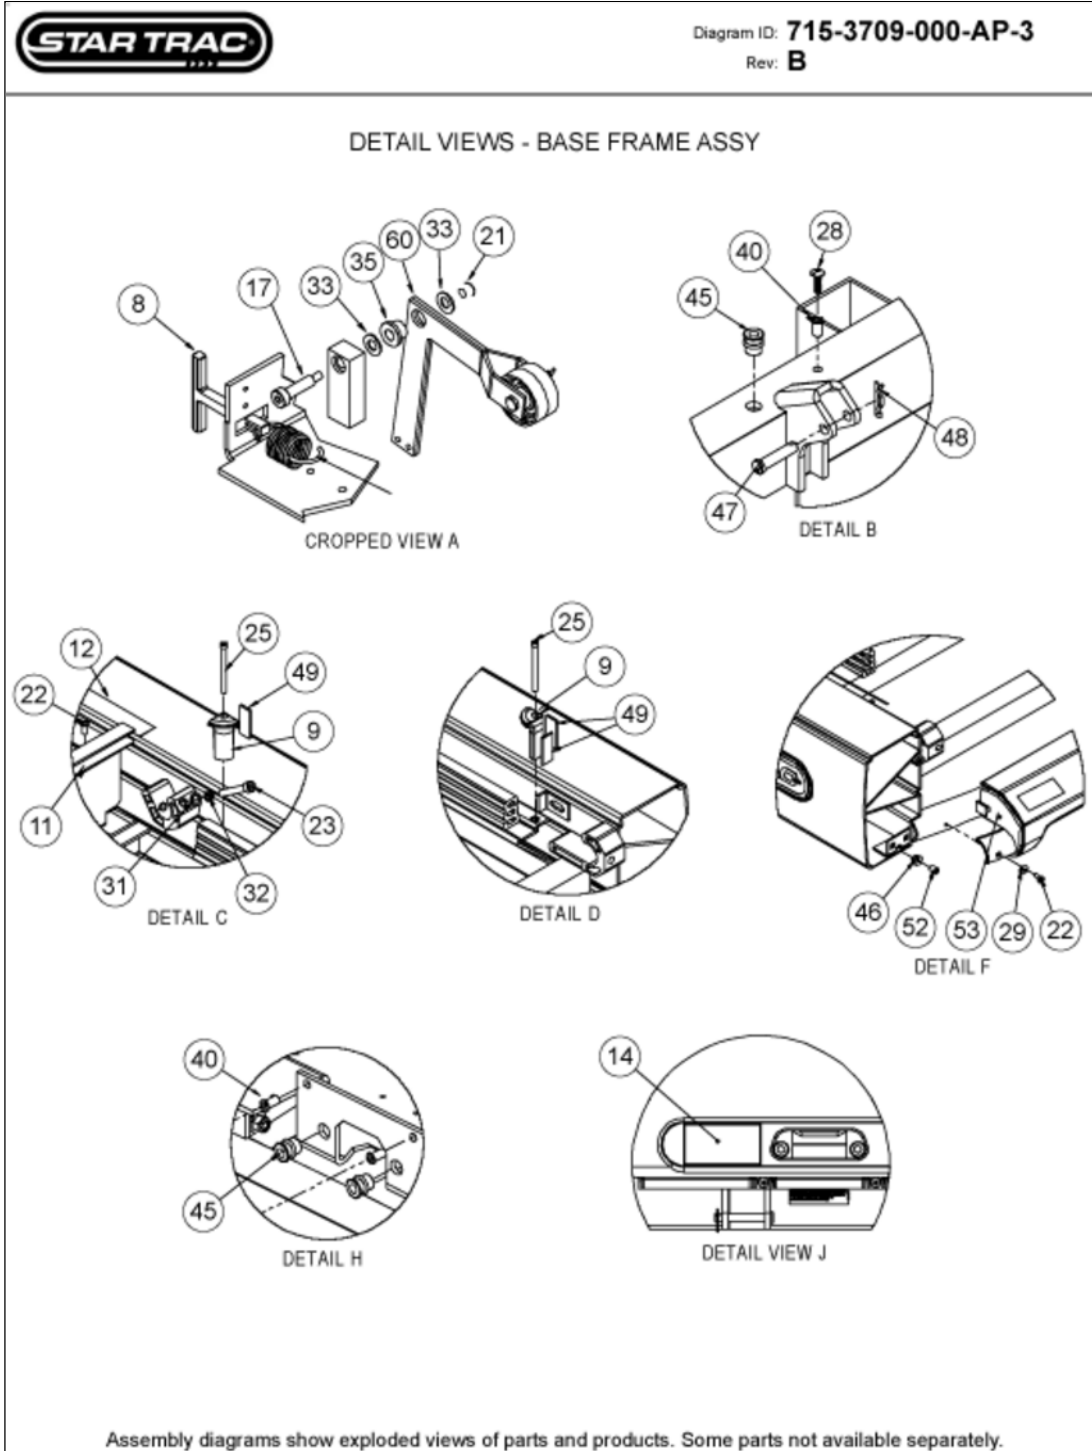

CARDIO • Treadmill • E Series Treadmill w/Touchscreen • E-TRxe

Detail Views Base Frame Assy E-TRx

Detail Views

Base Frame Assy

E-TRx

Callout	Part Number:	Description
8	020-7143	HANDLE, QUICK RELEASE, TENSION
9	020-7228	DECK, RETENTION, DELRIN, ROD
11	020-7271	SHIELD, DUST, TR
12	020-7276	BRACKET, DECK RETENTION, REAR
14	050-2041	LOGO, STARTRAC, VLAD
17	050-2159	LABEL, CAUTION, PINCH POINTS,TR
21	110-3026	SCREW, 10-24X3/4" PHTCS
22	110-3056	SCREW, 5/16-18X2.0" SHCS
23	110-3415	SCREW, 5/16-18 X 3.5, SHC, HE,
25	110-3428	BOLT, 3/8-16X2.25X1HEX, FLANGE
28	110-3450	SCREW, 10-24X3/4", TRUSS HEAD
29	120-0341	WASHER, #10 FLAT SAE
31	120-0490	WASHER, 5/16 X1/2" FLAT
32	120-0496	WASHER, 5/16" LOCK
33	120-3310	WASHER, .390IDX.750ODX.067,
35	130-1756	BUSHING, FLANGED, BRONZE,
40	140-3340	RIVET NUT, #10-24, 130"-.225"
45	140-3409	RIVET, NUT, #5/16-18, PANEL
46	140-3410	NUT, GROMMET, #10, .03-.197
49	140-3416	FOAM, PAD, BLK, 1.5X.65X.093
52	140-3439	SPACER, RUBBER, .19X.315X.429
53	140-3446-01	SPACER, FOAM, TAIL CAP, LT,E-TRX
60	715-3790	ASSY, BELT TENSIONER, TR

Parts are subject to availability. Part pricing may change with or without notice.
Check the Star Trac Support Website <http://support.startrac.com> for current part pricing.

October 23, 2009