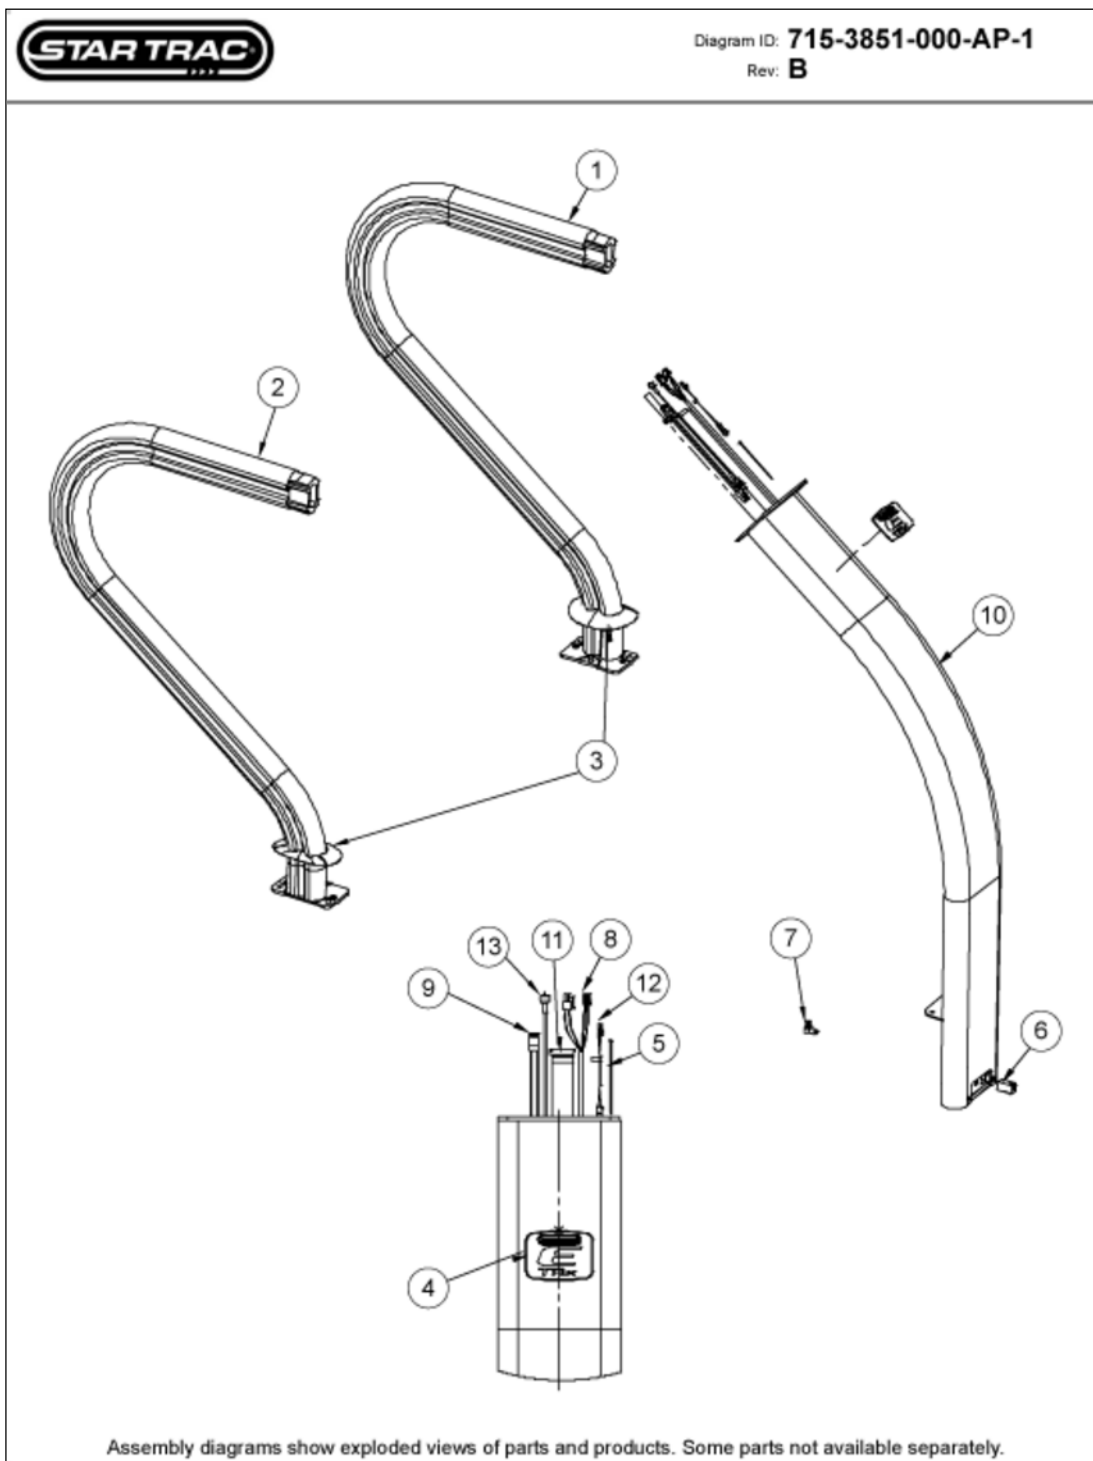

CARDIO • Treadmill • E Series Treadmill w/Touchscreen • E-TRxe

Handrail & Neck E-TRxe

Handrail & Neck E-TRxe

Callout	Part Number:	Description
1	020-7179	RAIL, SIDE, LEFT
2	020-7181	RAIL, SIDE, RIGHT
3	020-7245	GSKET, HANDRAIL, OX
4	050-2158	BADGE, PRODUCT, E-TRX
5	140-0210	TIE STRAP 3.5"
6	240-6846	CONN, 8 POS, IN-LINE
7	240-6914	ADAPTOR, F TYPE RT ANGLE, M/F
8	715-3678	HARNESS, DC SUPPLY, PRO TR
9	715-3682	ASSY, HARNESS, CSAFE, TREAD
10	715-3699	WELDMENT, FRONT RAIL
11	715-3781	TRANSLATOR CABLE
12	715-3804	CABLE, UD SENSOR, EXTENSION
13	718-5129	CABLE, ANTENNA, PRO TR

Parts are subject to availability. Part pricing may change with or without notice.
Check the Star Trac Support Website <http://support.startrac.com> for current part pricing.

October 23, 2009