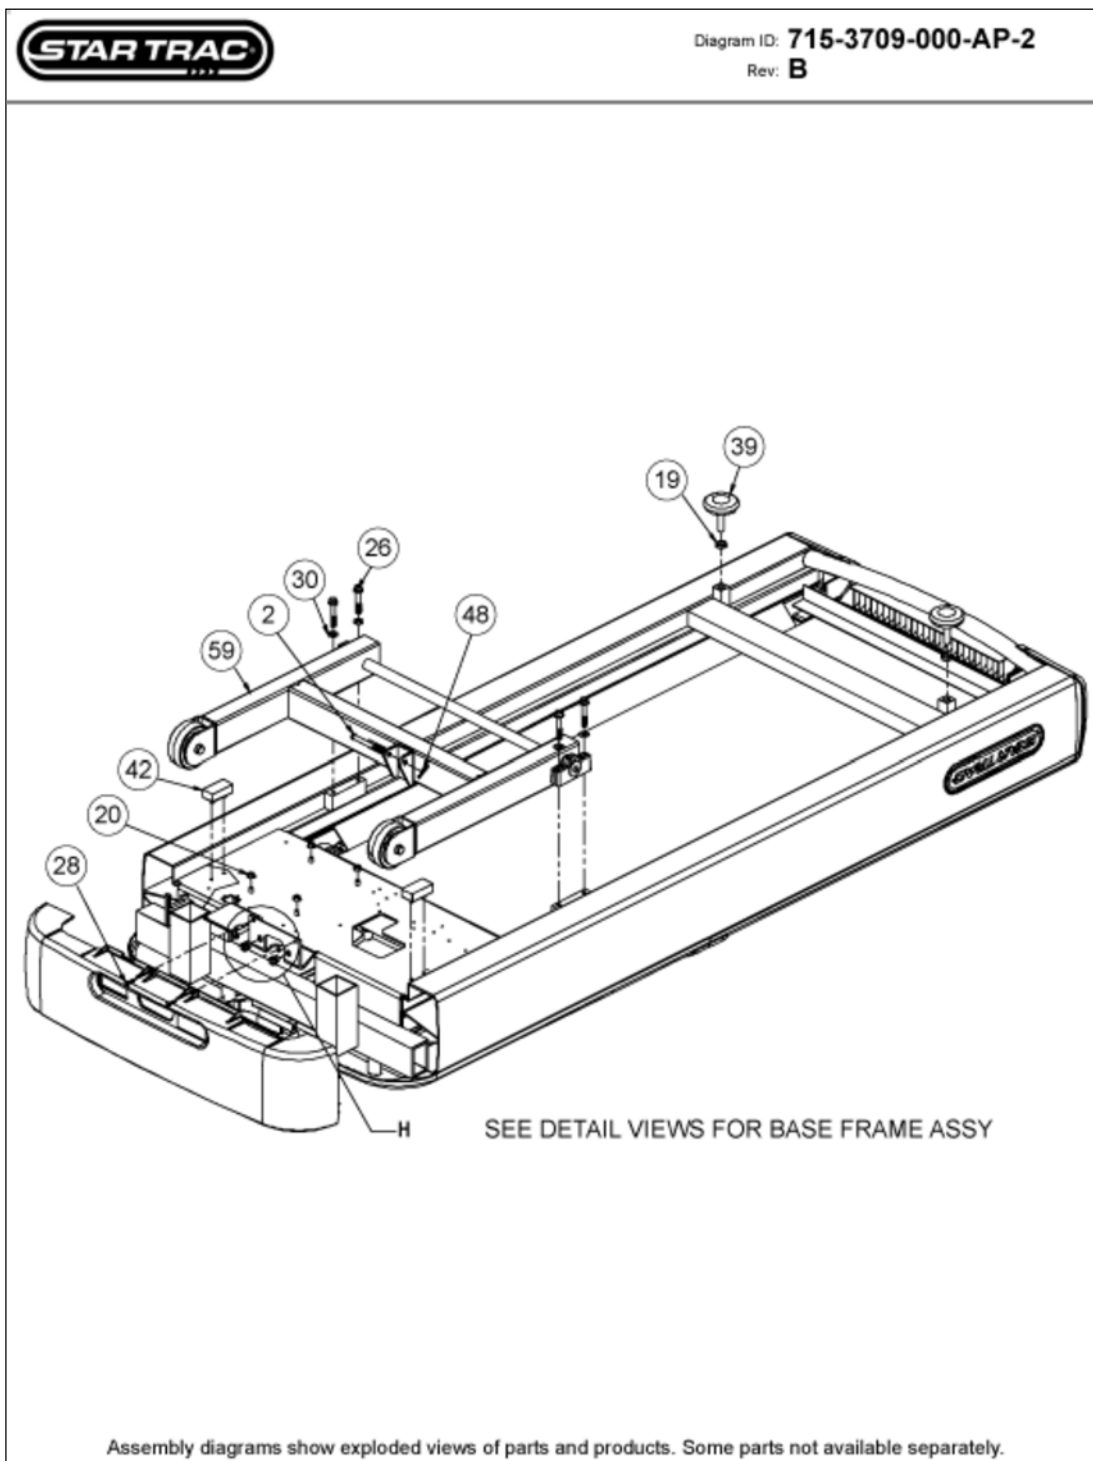

CARDIO • Treadmill • E Series Treadmill w/Touchscreen • E-TRxe

Elevation Frame Assy

E-TRx

Elevation Frame Assy

E-TRx

Callout	Part Number:	Description
2	020-6288	PIN, CLEVIS, 3/8 X 2.5
19	110-1823	NUT, 1/2-13X5/16" JAM
20	110-1870	NUT, 5/16-18
26	110-3430	PIN, CLEVIS, 3/8X1-5/8
28	110-3450	SCREW, 10-24X3/4", TRUSS HEAD
30	120-0460	WASHER, 3/8" LOCK
39	140-3200	ADJUSTABLE FOOT, 1/2-13X3.0"
42	140-3397	BUMP STOP, W/THREADED STUD
48	140-3415	CLIP, CLEVIS PIN, 3/8
59	715-3726	ASSY, SUB, ELEVATION

Parts are subject to availability. Part pricing may change with or without notice.
Check the Star Trac Support Website <http://support.startrac.com> for current part pricing.

October 23, 2009