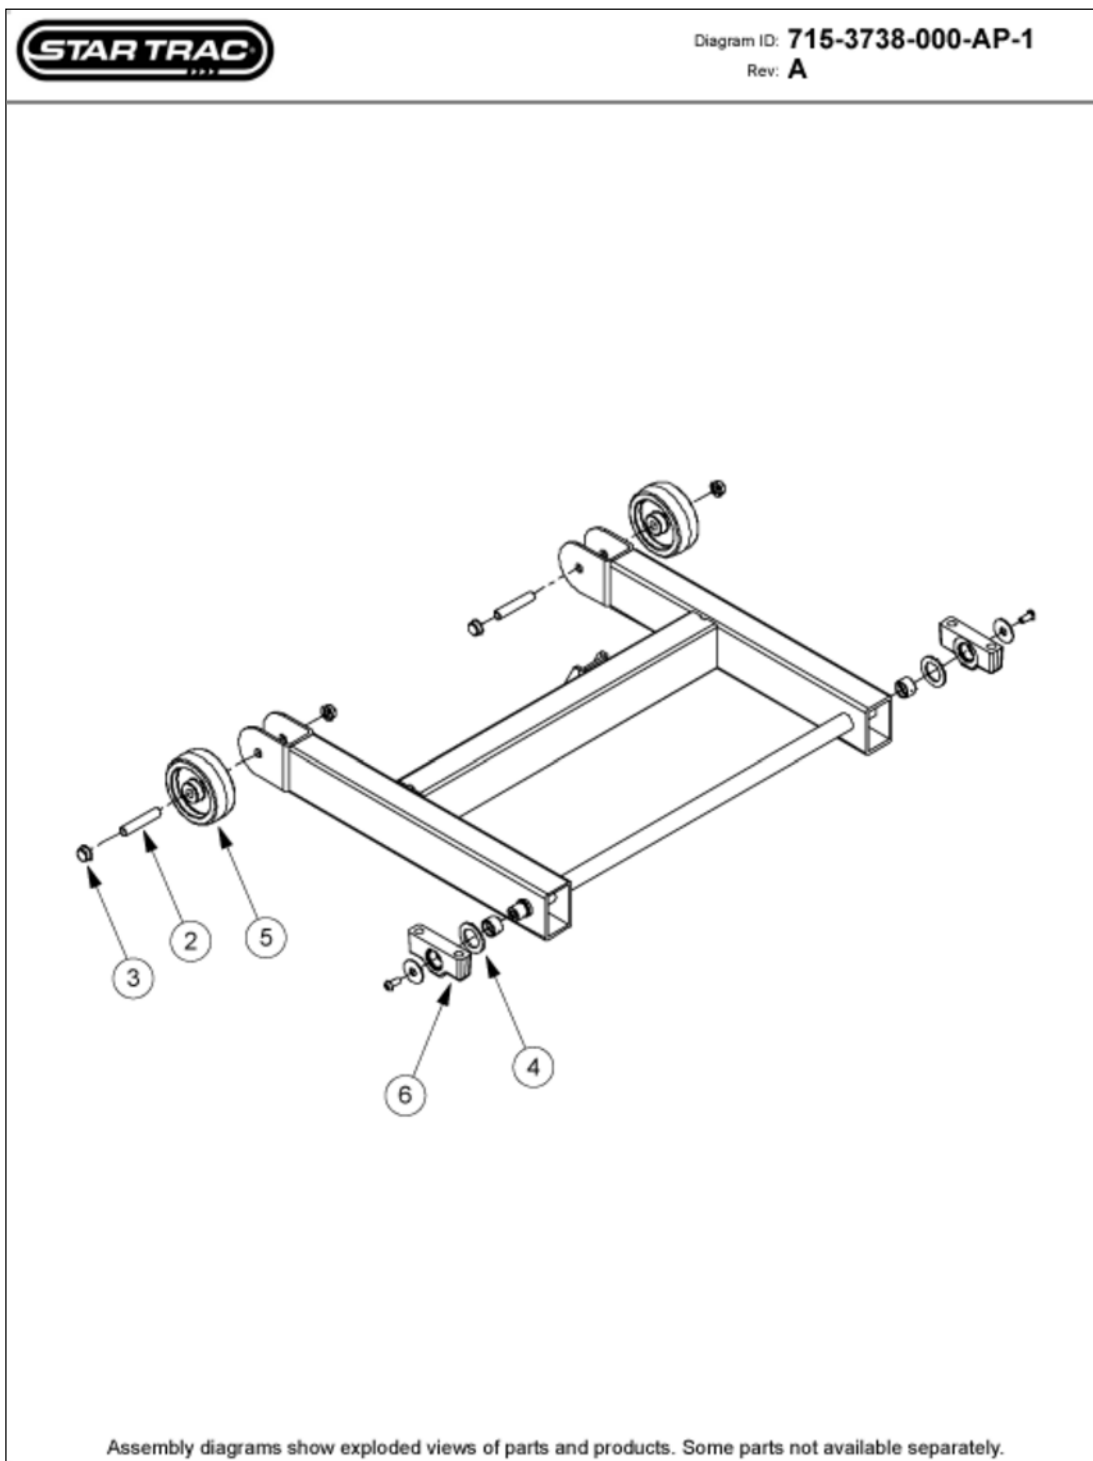

CARDIO • Treadmill • E Series Treadmill w/Touchscreen • E-TRxe

Elevation Frame Assy

E-TR

Elevation Frame Assy

E-TR

Callout	Part Number:	Description
1	715-3688	ASSY, ELEVATION WELDMENT
2	020-7156	AXLE, ELEVATION, MACH, OX TR
3	110-1415	AXLE PUSH CAP, 1/2"
4	120-3313	WASHER, PLASTIC 1.25X1.75X.125
5	130-1694	WHEEL, 4X1.5X1/2" BORE
6	715-3743	ASSY, PILLOW BLOCK, ELEVATION
7	050-2070	LABEL, SERIAL, TV KIT
8	050-1888	LABEL, PATENT NUMBERS, PRO TR

Parts are subject to availability. Part pricing may change with or without notice.
Check the Star Trac Support Website <http://support.startrac.com> for current part pricing.

October 23, 2009