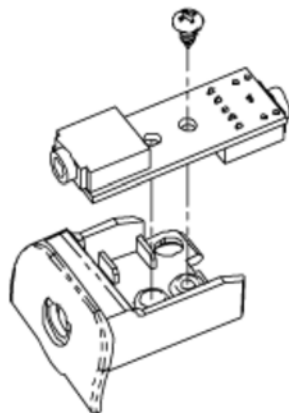

# Headphone Jack Hotbar

Diagram ID: 715-3722-000-AP-1  
Rev: B

① Complete Assy

Assembly diagrams show exploded views of parts and products. Some parts not available separately.