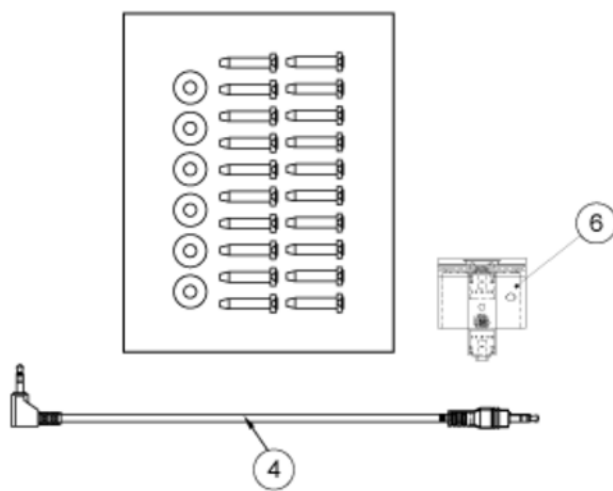

## Embedded Display

E-TRe

Diagram ID: 715-3856-000-AP-1  
Rev: A

① Hardware Kit

Assembly diagrams show exploded views of parts and products. Some parts not available separately.