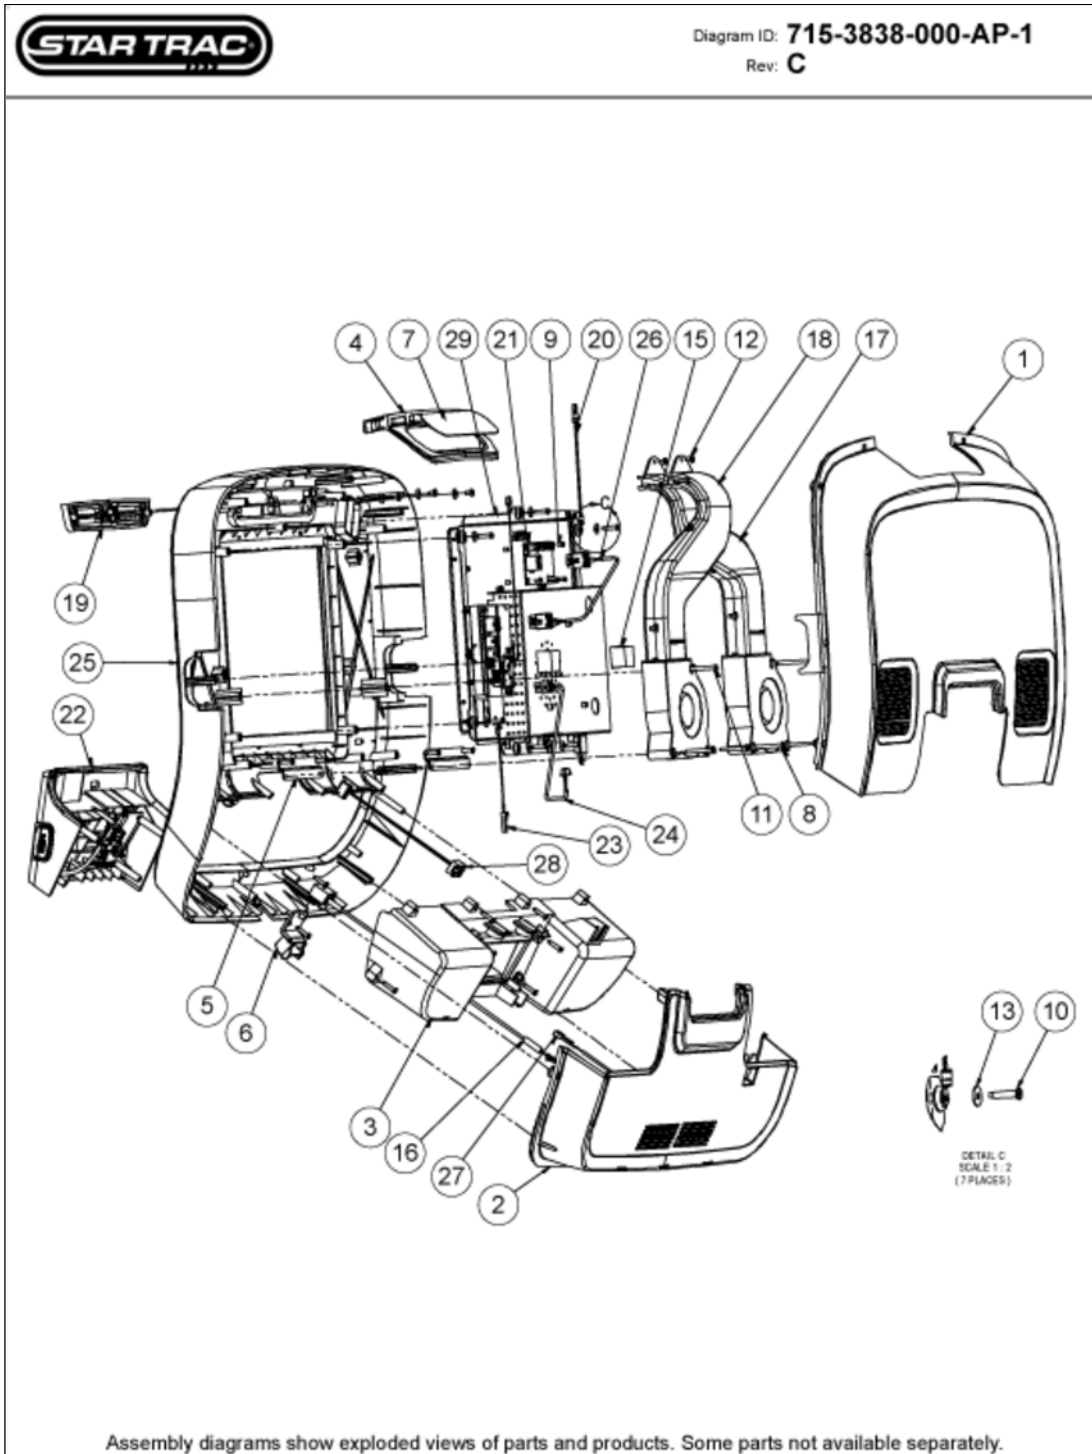

CARDIO • Treadmill • E Series Treadmill w/Touchscreen • E-TRxe

Display Assy

PAL/SECAM

E-TRxe

Display Assy

PAL/SECAM

E-TRxe

Callout	Part Number:	Description
1	020-7069	REAR, TOP, TR
2	020-7070	REAR, BOTTOM, TR
3	020-7073	CUP HOLDER, LINING, PRO TR
4	020-7074	CAP, TV BLANK, TR
5	020-7096	BRKT, BLOWER SUPPORT, TR
6	020-7226	CAP, LANYARD HOME
7	050-2066	LOGO, STARTRAC, VLAD, TR
8	110-3170	SCREW, M4X35, SHC,HE,ISO4762
9	110-3176	SCREW, M3X6, PHM,PH,CS,ZI
10	110-3402	SCREW, M4X0.7X19L, PHT, PH, CS
11	110-3403	SCREW, M4X0.7X40L,PHT, PH, CS,
12	110-3404	SCREW, M4X0.7X8L, PHT, PH, CS,
13	120-3307	WASHER, M4, 4.3MMIDX12MMOD
14	140-0210	TIE STRAP 3.5"
15	140-3457	SPACER, ¾ X 1 RUBBER
16	715-3518-KT	KIT, CABLE, POLAR RECEIVER,PRO
17	715-3642	*ALT* USE PART # 715-3642-KT
18	715-3643	*ALT* USE PART # 715-3643-KT
19	715-3650	ASSY, AIR VENT, TREAD, TV/R
20	715-3676	HARNESS, DISP GND STRAP, PRO
21	715-3702	TRANSLATOR BOARD
22	715-3759	*ALT* USE PART # 715-3759-KT
23	715-3779	CABLE, FAN EXTENSION
24	715-3783	CABLE, FITCPU INTERFACE
25	715-3792	ASSY, FRT SHROUD, W/BEZEL, LCD
26	715-3800	CABLE, FIT INTERFACE
27	715-3805	CABLE, WHR EXTENSION
28	715-3806	CABLE, CSAFE POWER
29	715-3837	ASSY, TOUCH LCD DISP, PAL/S

Parts are subject to availability. Part pricing may change with or without notice.
Check the Star Trac Support Website <http://support.startrac.com> for current part pricing.

October 23, 2009