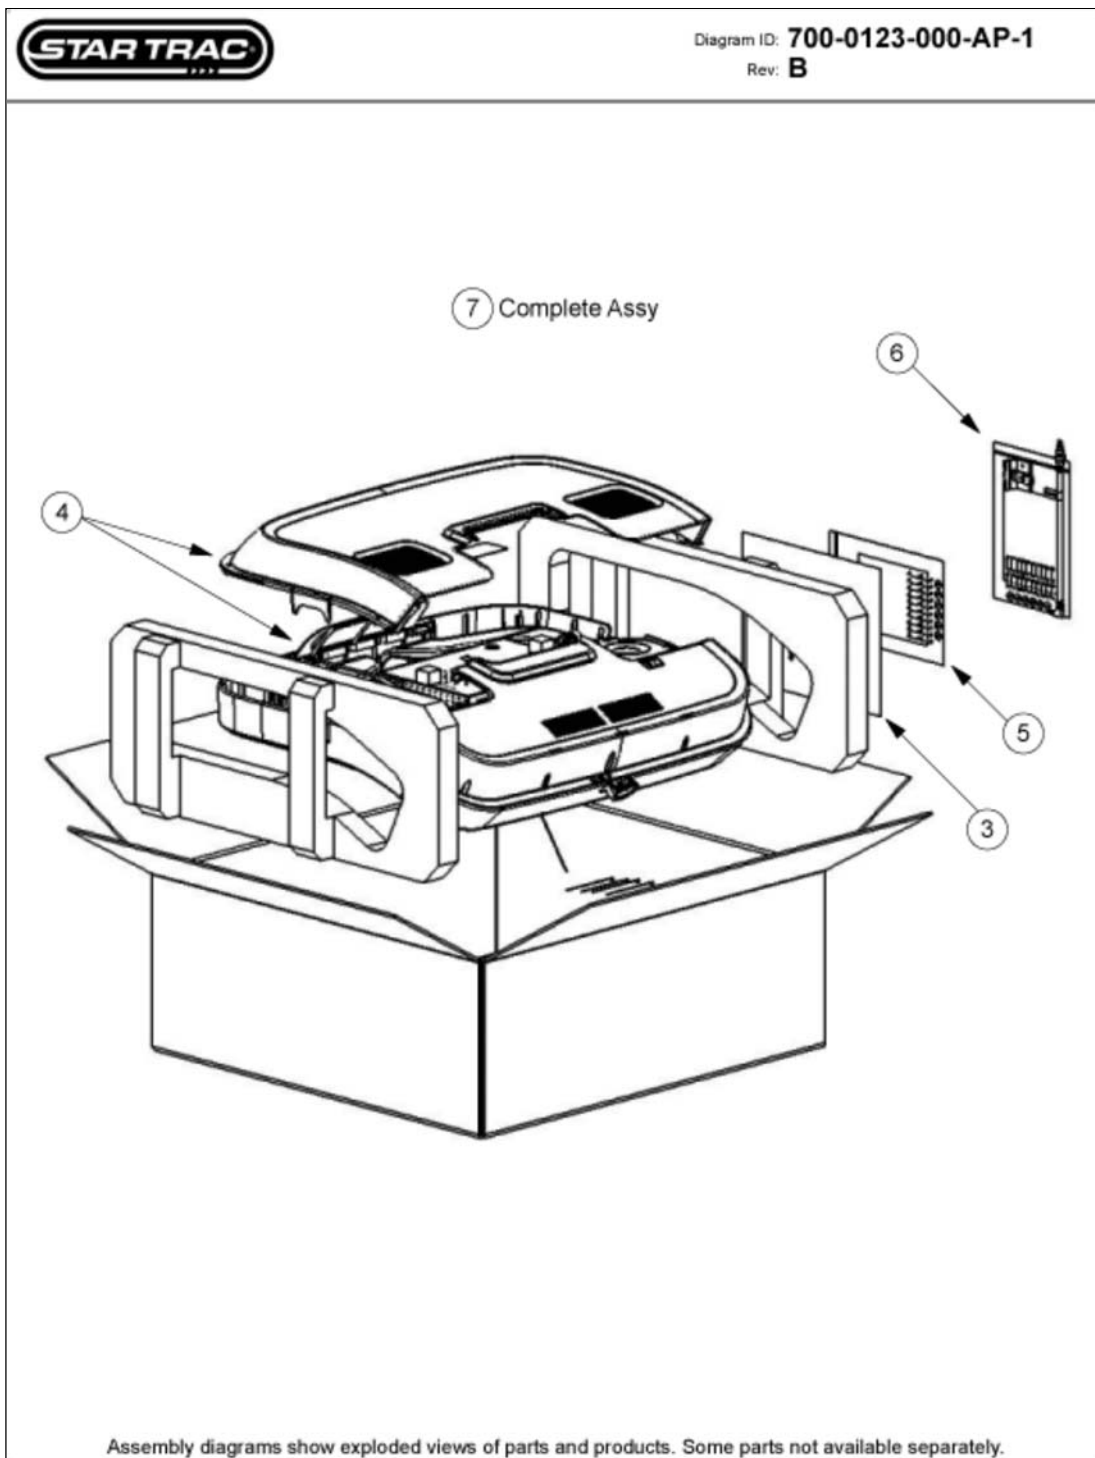

CARDIO • Treadmill • E Series Treadmill w/Touchscreen • E-TRxe

Embedded Display Kit NTSC/ATSC E-TRe & E-TRxe

Embedded Display Kit

NTSC/ATSC

E-TRe & E-TRxe

Callout	Part Number:	Description
1	050-2070	LABEL, SERIAL, TV KIT
2	050-2165	PACKAGE, EMBED DISP, E-TRE
3	620-7807	MANUAL, OPER, E-TRE - E-BTSE
4	715-3740	ASSY, DISP TRXE, NTSC/ATSC
5	715-3850	KIT, TOOLS, EMBEDDED, E-TRXE
6	715-3856	KIT, TOOLS, EMBEDDED, DISPL,E-TRE
7	700-0123	KIT, EMBEDD DISP,NTSC,E-TRE & E-TRXE

Parts are subject to availability. Part pricing may change with or without notice.
Check the Star Trac Support Website <http://support.startrac.com> for current part pricing.

October 23, 2009