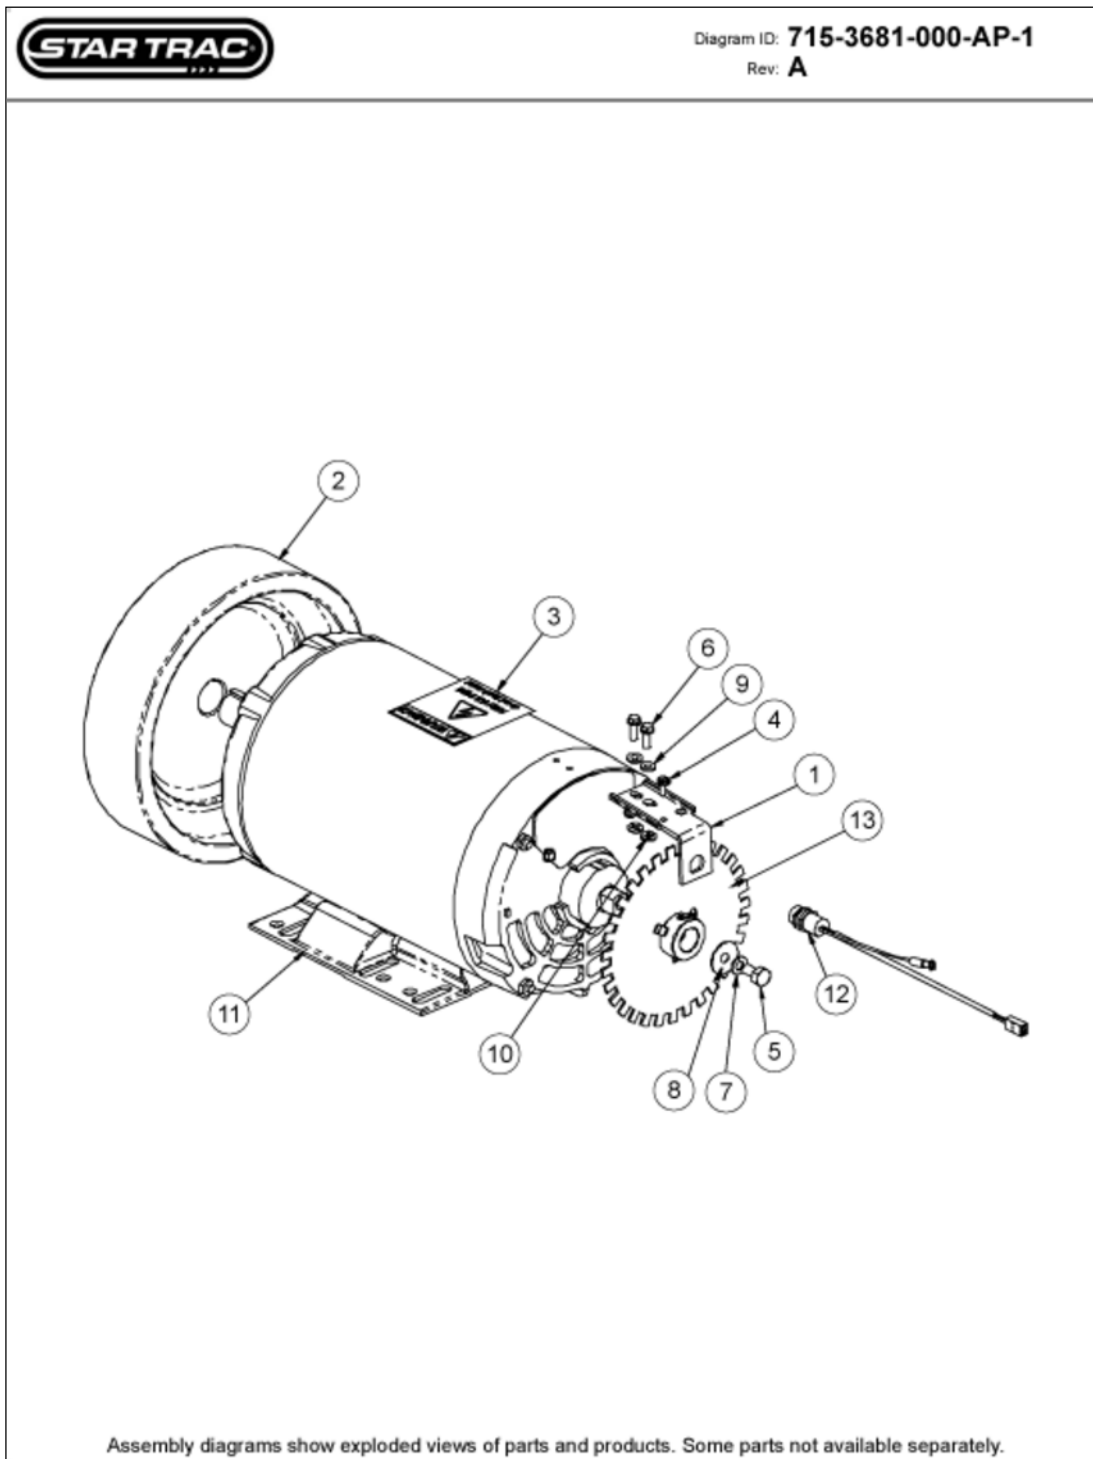

## Motor Assy 220VAC

Diagram ID: 715-3681-000-AP-1  
Rev: A

Assembly diagrams show exploded views of parts and products. Some parts not available separately.