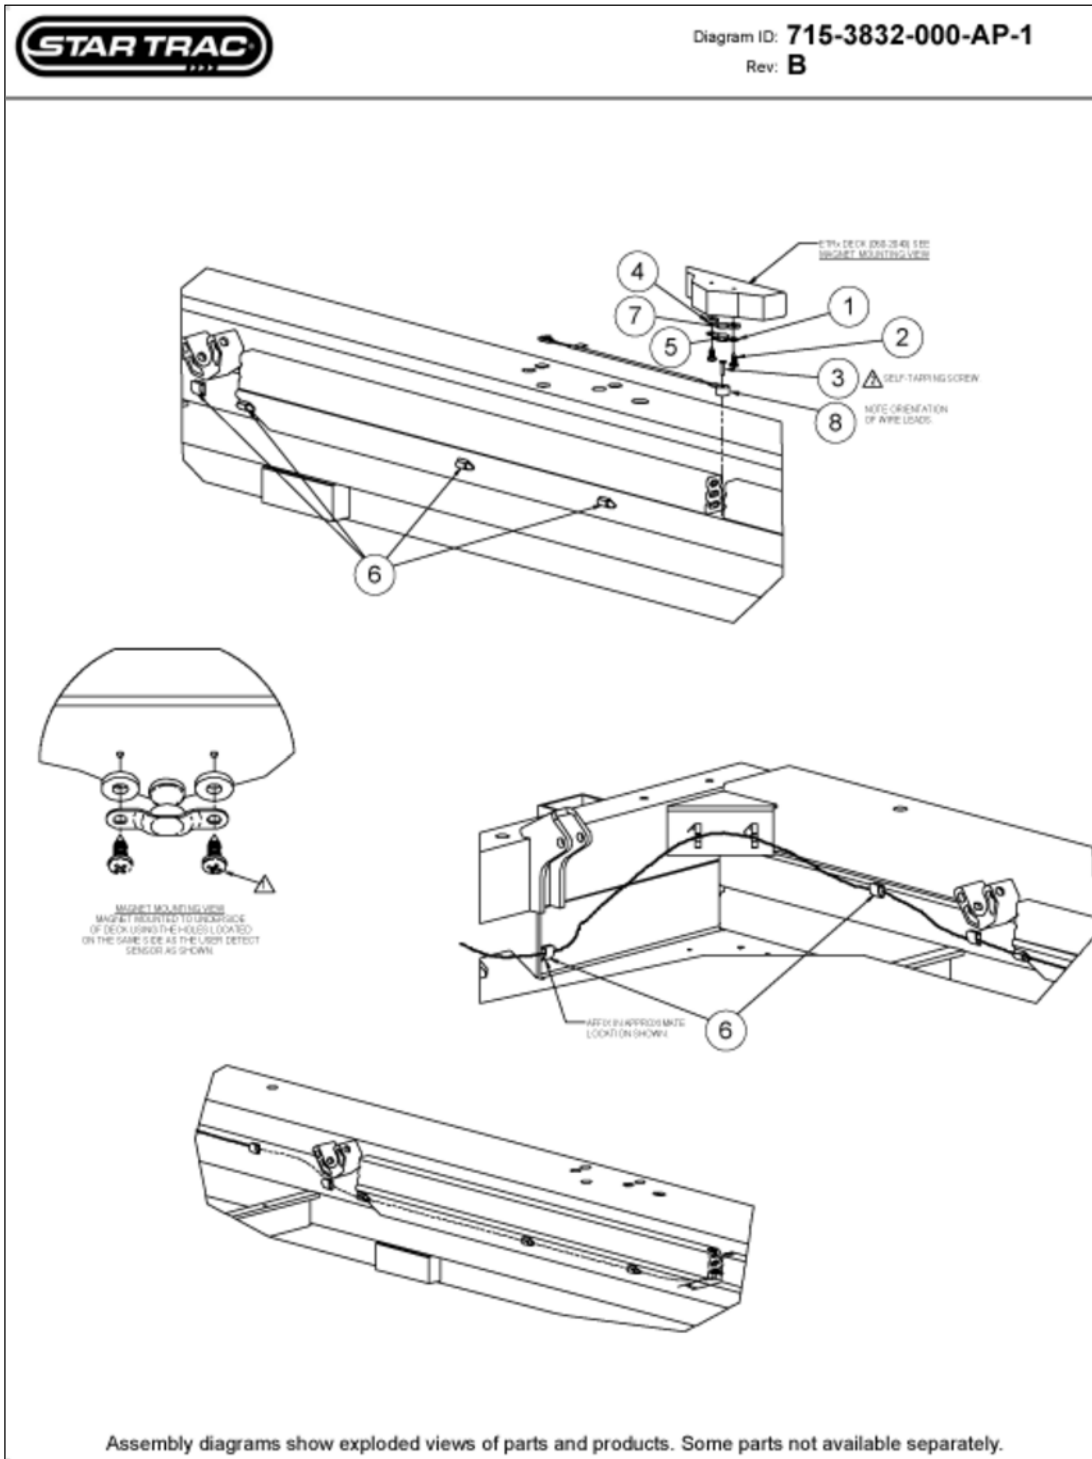

CARDIO • Treadmill • E Series Treadmill w/Touchscreen • E-TRxe

User Detect E-TRx

User Detect E-TRx

Callout	Part Number:	Description
1	020-7291	BRKT, MAGNET, USER DETECT, TR
2	110-3453	SCREW, 8-32, .5 PH, CS, ZP, SHT MET
3	110-3454	SCREW, 4-40, .5, PHT, PH, CS, ZP
4	120-0341	WASHER, #10 FLAT SAE
5	140-3115	*OBSOLETE*
6	140-3233	CLAMP, SELF CLOSING, .25"
7	440-0274	MAGNET, CADENCE, SPIN COMP
8	715-3780	CABLE, USER DETECT, SENSOR

Parts are subject to availability. Part pricing may change with or without notice.
Check the Star Trac Support Website <http://support.startrac.com> for current part pricing.

October 23, 2009